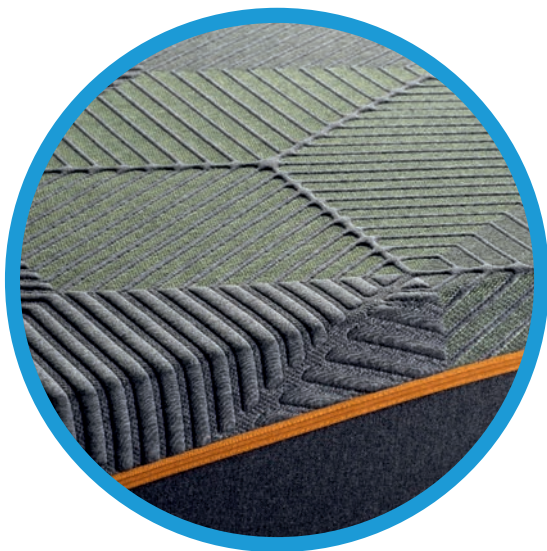

bedtex®
we cover your sleep

Ökologisch

Ergonomisch

Orthopädisch

OEKO-TEX®
CONFIDENCE IN TEXTILES
STANDARD 100

ISO
9001
QUALITY
ASSURANCE

MADE IN
GERMANY

Ökologisch