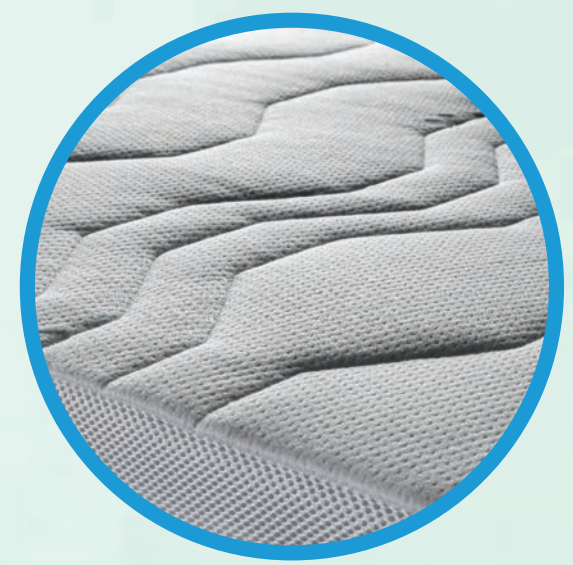

Stockholm

bedtex®
we cover your sleep

Ökologisch

Ergonomisch

Orthopadisch

OEKO-TEX®
CONFIDENCE IN TEXTILES
STANDARD 100

ISO
9001
QUALITY
ASSURANCE

MADE IN
GERMANY

40