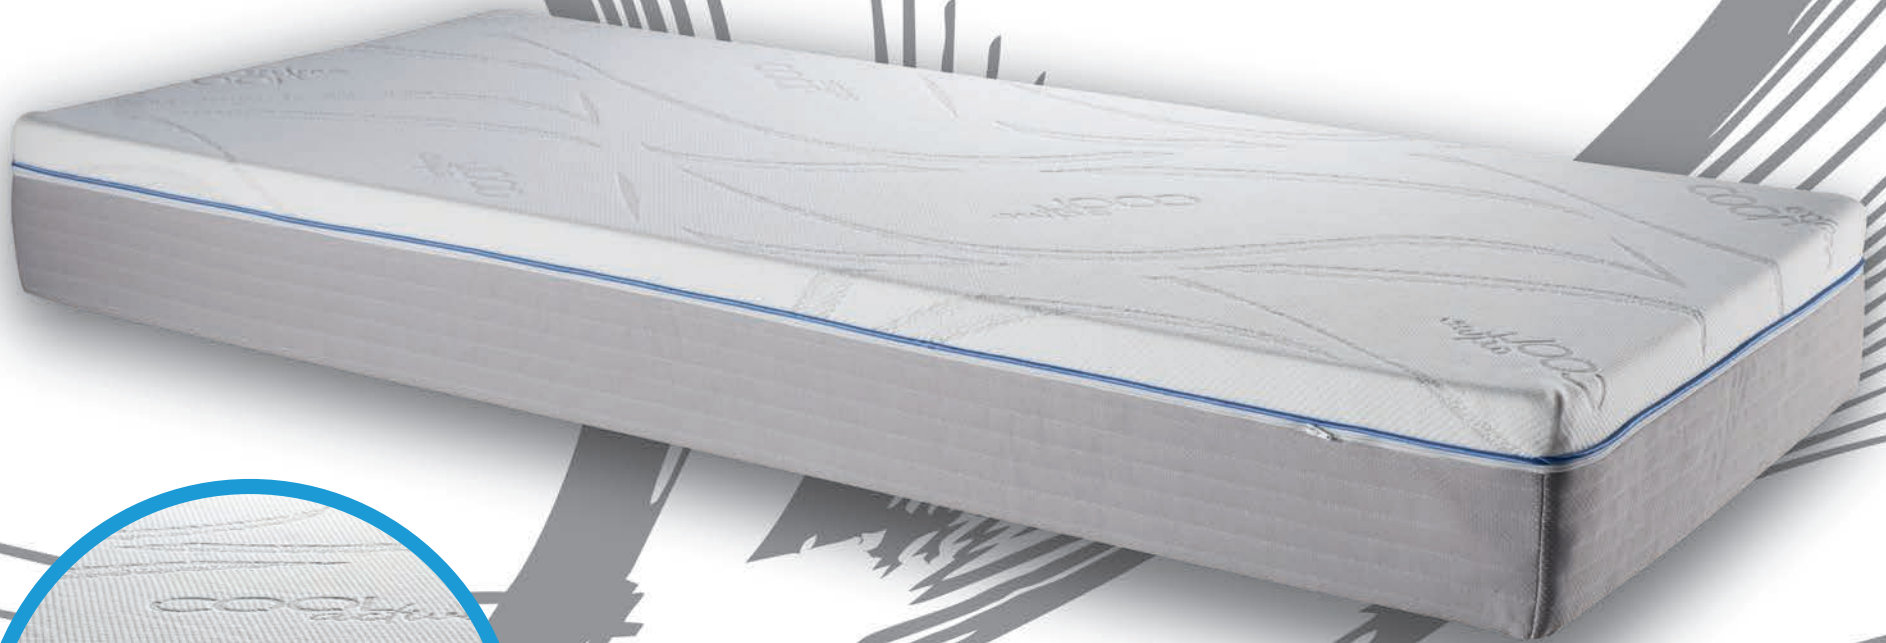

Ökologisch

Ergonomisch

Orthopädisch

OEKO-TEX®
CONFIDENCE IN TEXTILES
STANDARD 100

ISO
9001
QUALITY
ASSURANCE

MADE IN
GERMANY